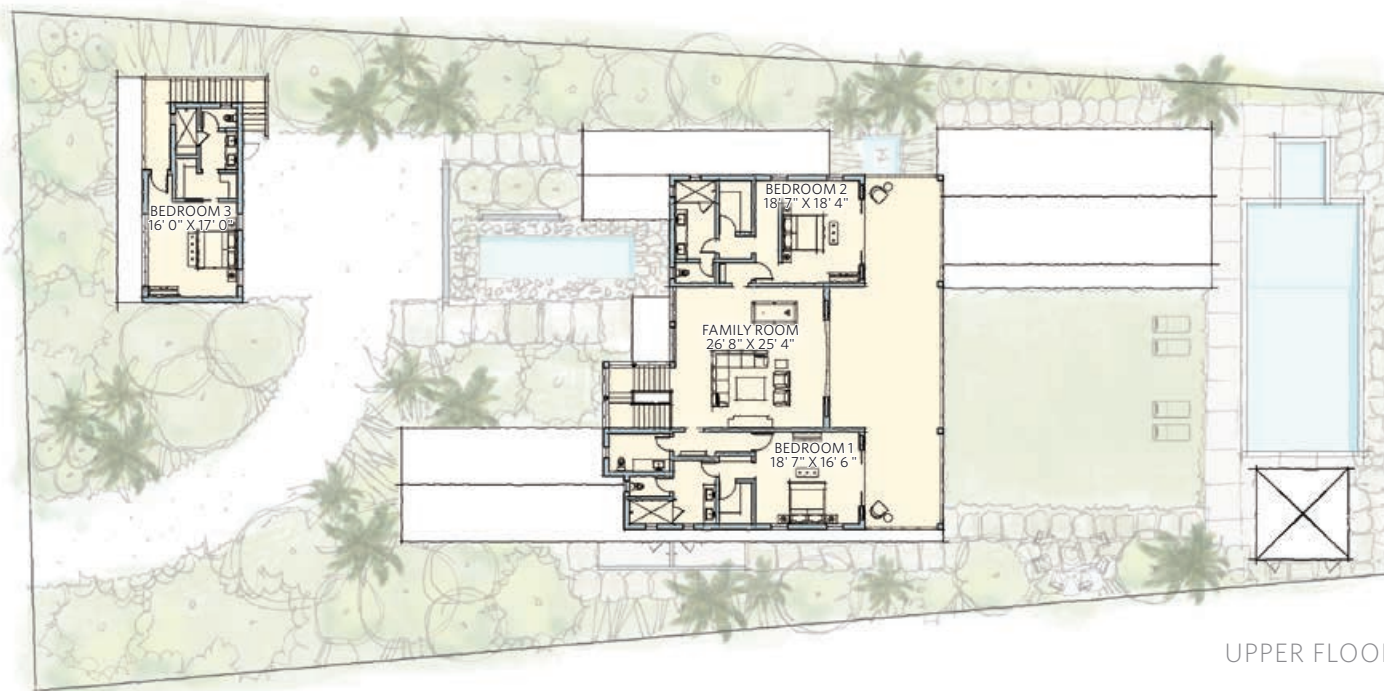

Island Style One  
Six Bedroom\*

LIVING SPACE	SQ. FT.
6 Bedroom Interior (shown)	6,732
6 Bedroom Terrace (shown)	3,028
5 Bedroom Interior	6,113
4 Bedroom Interior	5,632

GROUND FLOOR

UPPER FLOOR

\*Same floor plan as Modern One

Modern One  
Six Bedroom

LIVING SPACE	SQ. FT.
6 Bedroom Interior (shown)	6,732
6 Bedroom Terrace (shown)	3,028
5 Bedroom Interior	6,113
4 Bedroom Interior	5,632

GROUND FLOOR

UPPER FLOOR