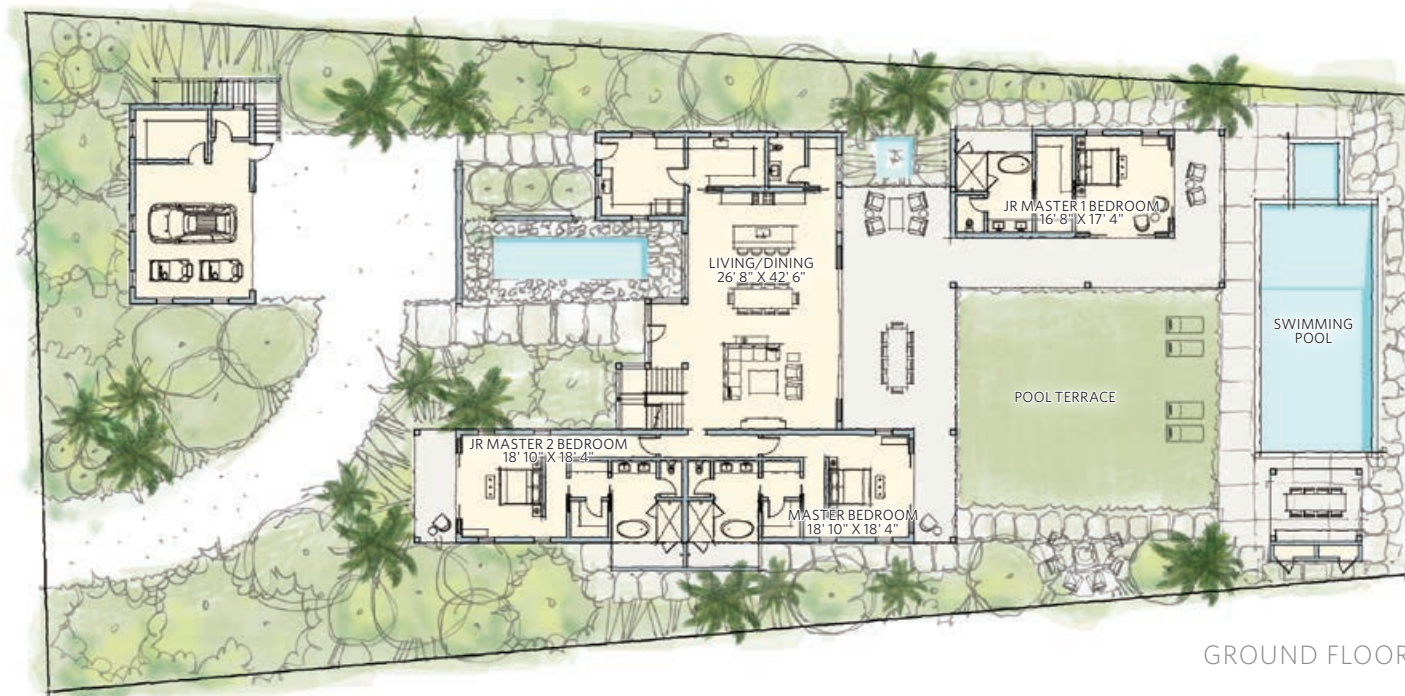

Island Style One  
Six Bedroom\*

LIVING SPACE	SQ. FT.
6 Bedroom Interior (shown)	6,732
6 Bedroom Terrace (shown)	3,028
5 Bedroom Interior	6,113
4 Bedroom Interior	5,632

GROUND FLOOR

UPPER FLOOR

\*Same floor plan as Modern One

Modern One  
Six Bedroom

LIVING SPACE	SQ. FT.
6 Bedroom Interior (shown)	6,732
6 Bedroom Terrace (shown)	3,028
5 Bedroom Interior	6,113
4 Bedroom Interior	5,632

GROUND FLOOR

UPPER FLOOR