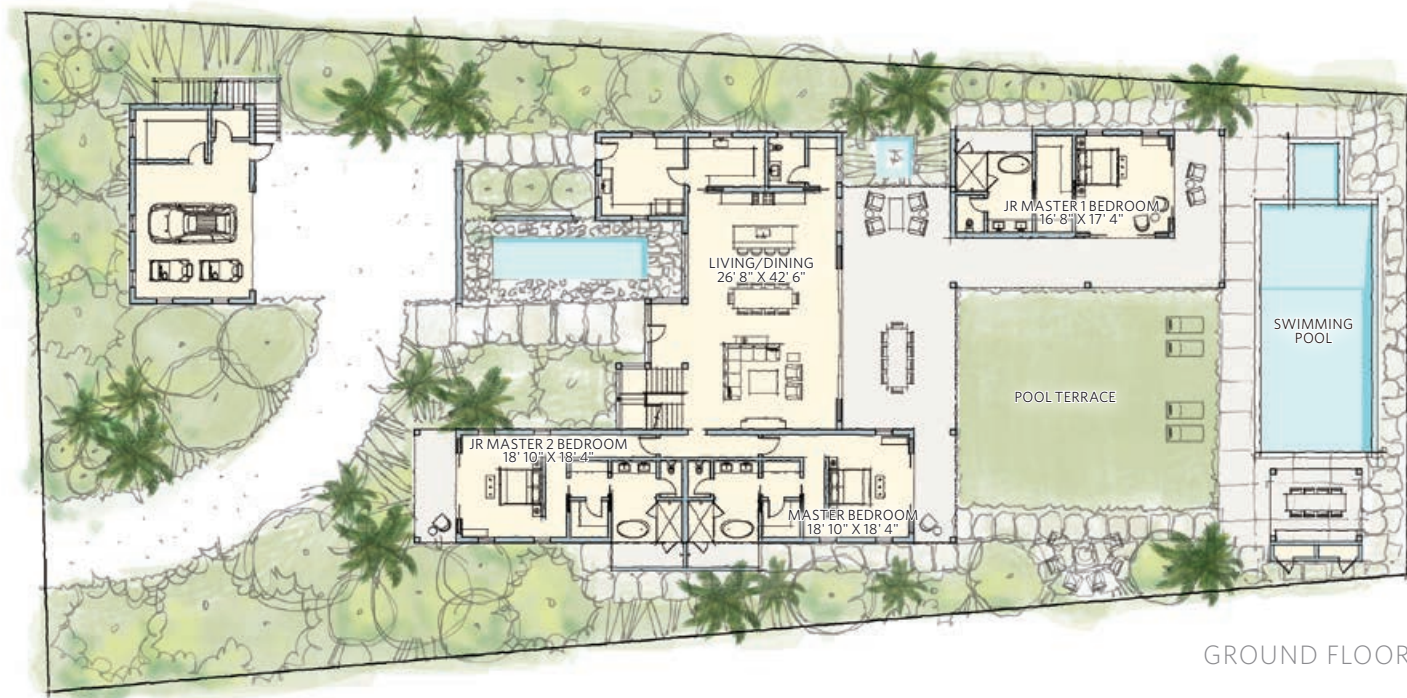

Island Style One  
Six Bedroom\*

LIVING SPACE	SQ. FT.
6 Bedroom Interior (shown)	6,732
6 Bedroom Terrace (shown)	3,028
5 Bedroom Interior	6,113
4 Bedroom Interior	5,632

GROUND FLOOR

UPPER FLOOR

\*Same floor plan as Modern One

Modern One  
Six Bedroom

LIVING SPACE	SQ. FT.
6 Bedroom Interior (shown)	6,732
6 Bedroom Terrace (shown)	3,028
5 Bedroom Interior	6,113
4 Bedroom Interior	5,632

GROUND FLOOR

UPPER FLOOR