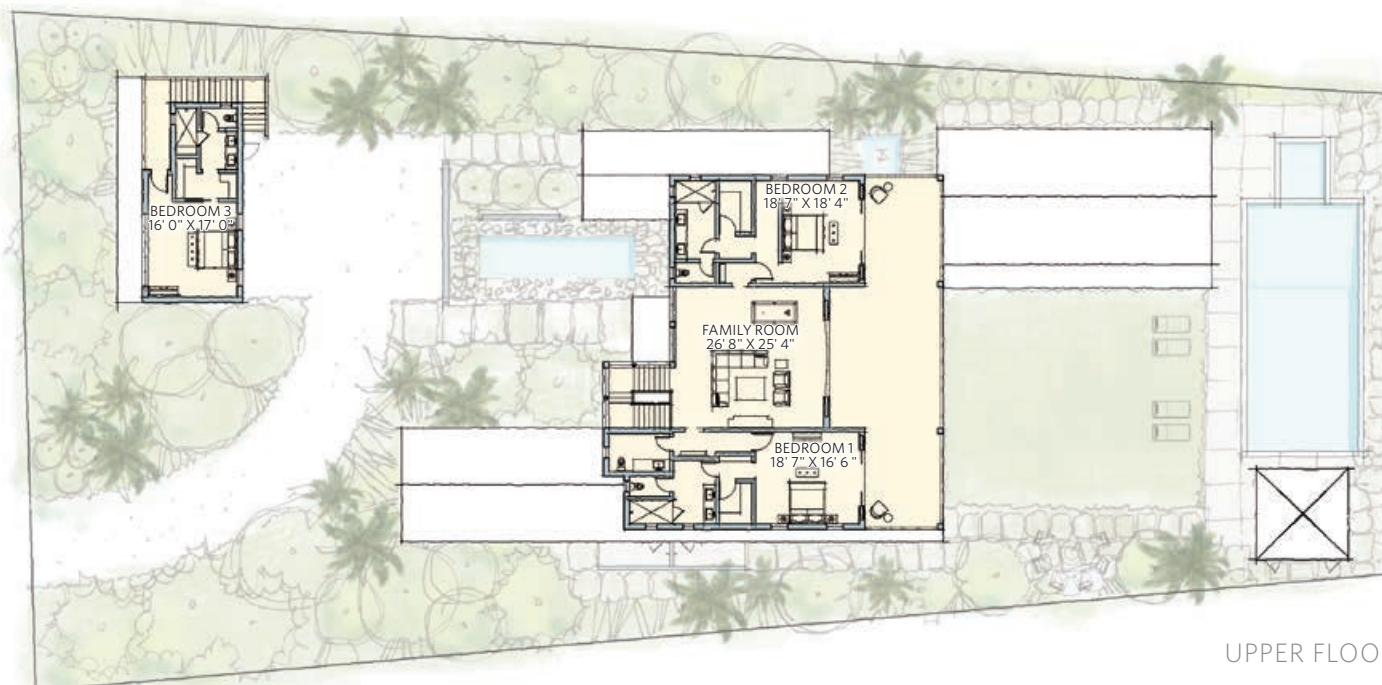

Island Style One  
Six Bedroom\*

LIVING SPACE	SQ. FT.
6 Bedroom Interior (shown)	6,732
6 Bedroom Terrace (shown)	3,028
5 Bedroom Interior	6,113
4 Bedroom Interior	5,632

GROUND FLOOR

UPPER FLOOR

\*Same floor plan as Modern One

Modern One  
Six Bedroom

LIVING SPACE	SQ. FT.
6 Bedroom Interior (shown)	6,732
6 Bedroom Terrace (shown)	3,028
5 Bedroom Interior	6,113
4 Bedroom Interior	5,632

GROUND FLOOR

UPPER FLOOR