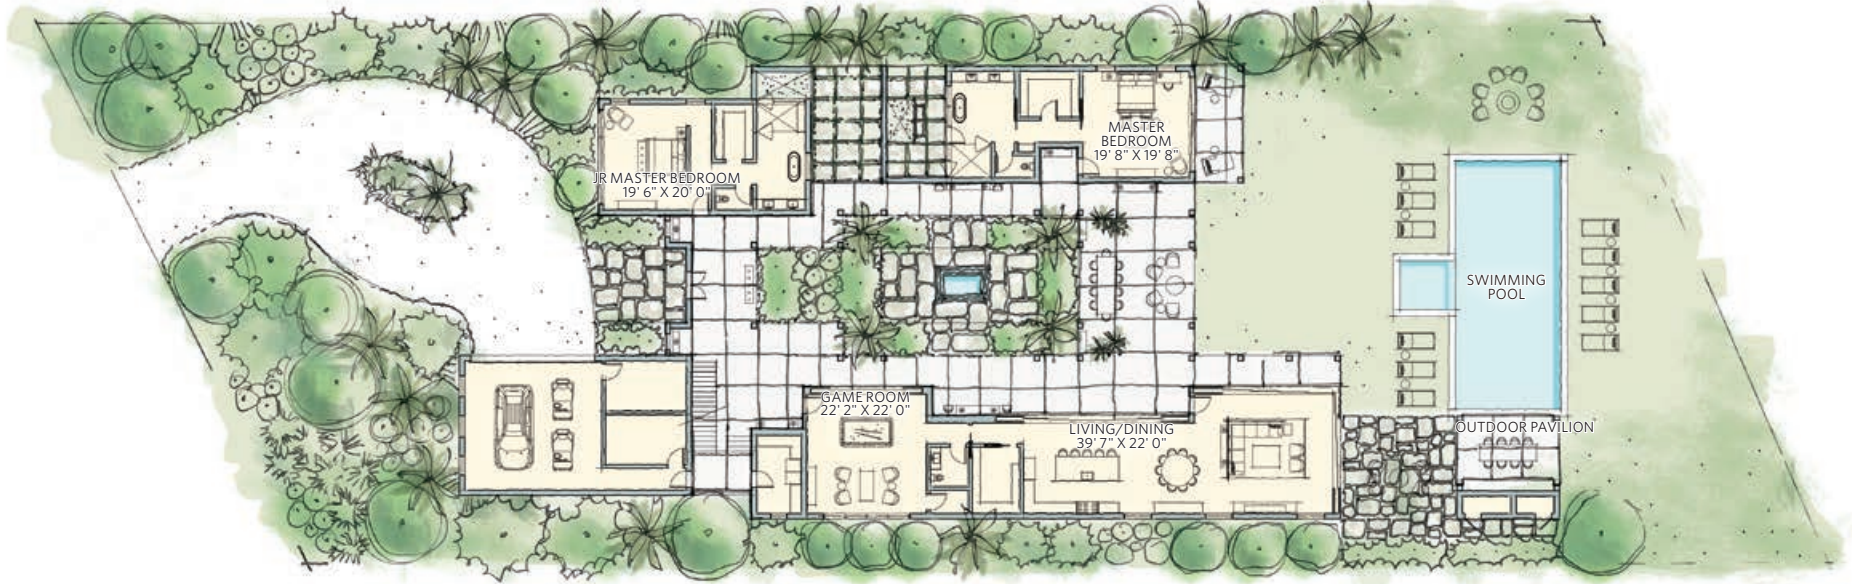

Island Style Two  
Six Bedroom\*

LIVING SPACE	SQ. FT.
6 Bedroom Interior (shown)	6,144
6 Bedroom Terrace (shown)	4,409
5 Bedroom Interior	5,561
4 Bedroom Interior	4,993

GROUND FLOOR

UPPER FLOOR

\*Same floor plan as Modern Two

Modern Two  
Six Bedroom

LIVING SPACE	SQ. FT.
6 Bedroom Interior (shown)	6,144
6 Bedroom Terrace (shown)	4,409
5 Bedroom Interior	5,561
4 Bedroom Interior	4,993

GROUND FLOOR

UPPER FLOOR