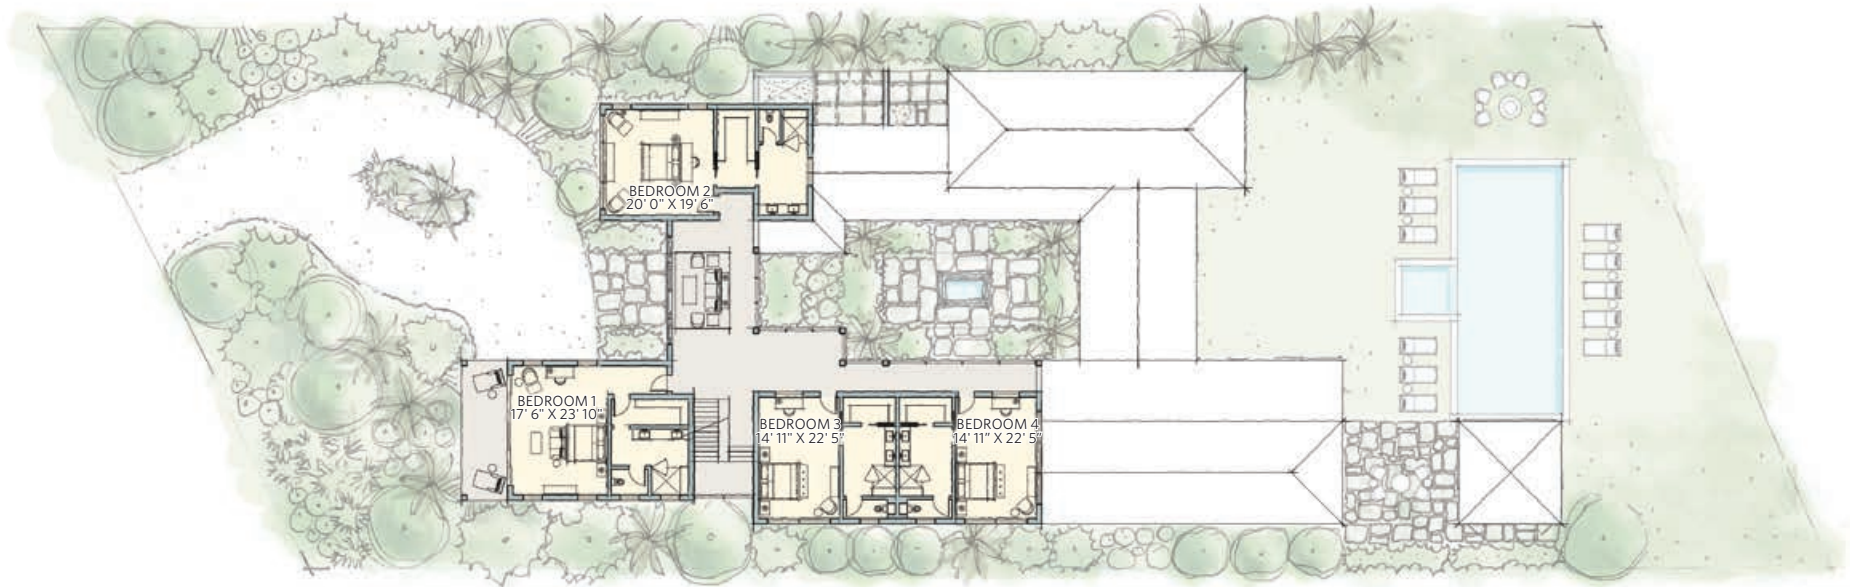

Island Style Two  
Six Bedroom\*

LIVING SPACE	SQ. FT.
6 Bedroom Interior (shown)	6,144
6 Bedroom Terrace (shown)	4,409
5 Bedroom Interior	5,561
4 Bedroom Interior	4,993

GROUND FLOOR

UPPER FLOOR

\*Same floor plan as Modern Two

Modern Two  
Six Bedroom

LIVING SPACE	SQ. FT.
6 Bedroom Interior (shown)	6,144
6 Bedroom Terrace (shown)	4,409
5 Bedroom Interior	5,561
4 Bedroom Interior	4,993

GROUND FLOOR

UPPER FLOOR