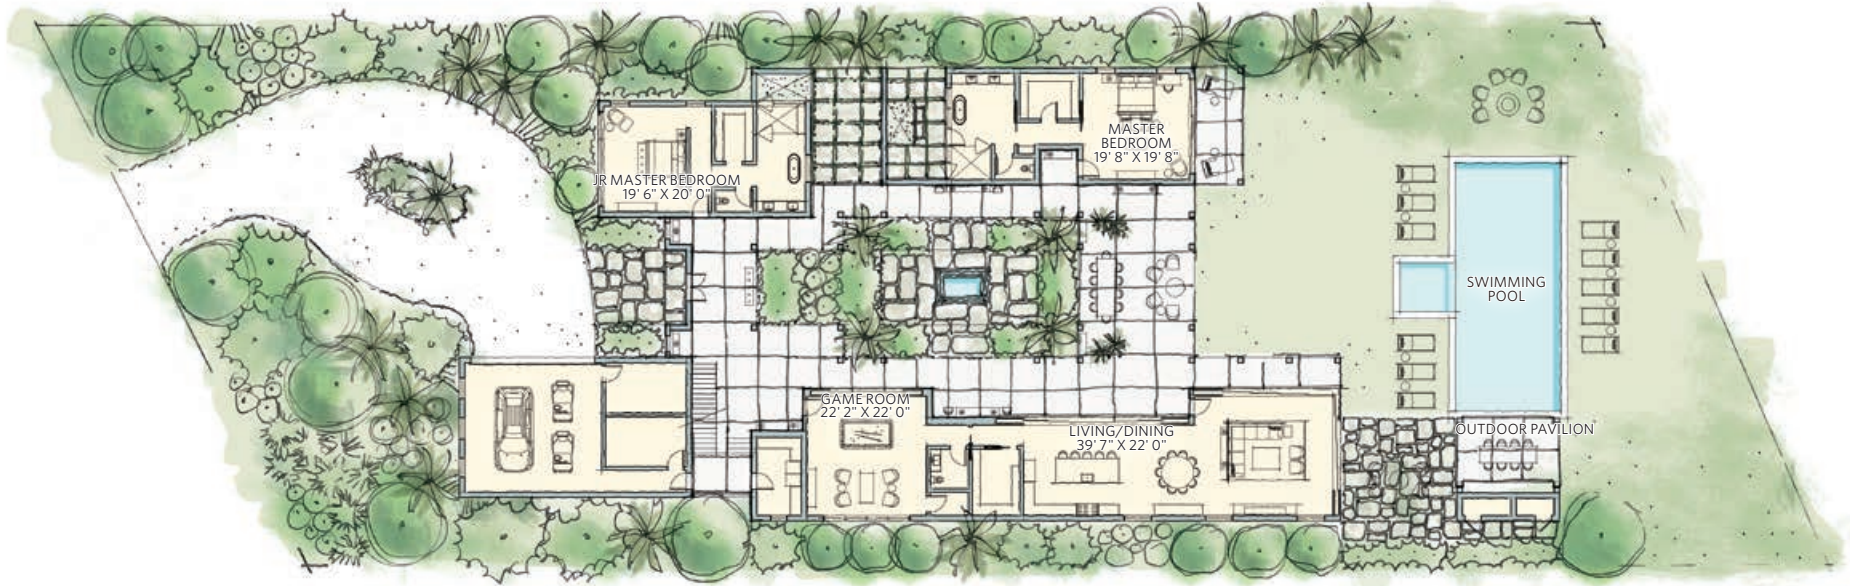

Island Style Two  
Six Bedroom\*

LIVING SPACE	SQ. FT.
6 Bedroom Interior (shown)	6,144
6 Bedroom Terrace (shown)	4,409
5 Bedroom Interior	5,561
4 Bedroom Interior	4,993

GROUND FLOOR

UPPER FLOOR

\*Same floor plan as Modern Two

Modern Two  
Six Bedroom

LIVING SPACE	SQ. FT.
6 Bedroom Interior (shown)	6,144
6 Bedroom Terrace (shown)	4,409
5 Bedroom Interior	5,561
4 Bedroom Interior	4,993

GROUND FLOOR

UPPER FLOOR