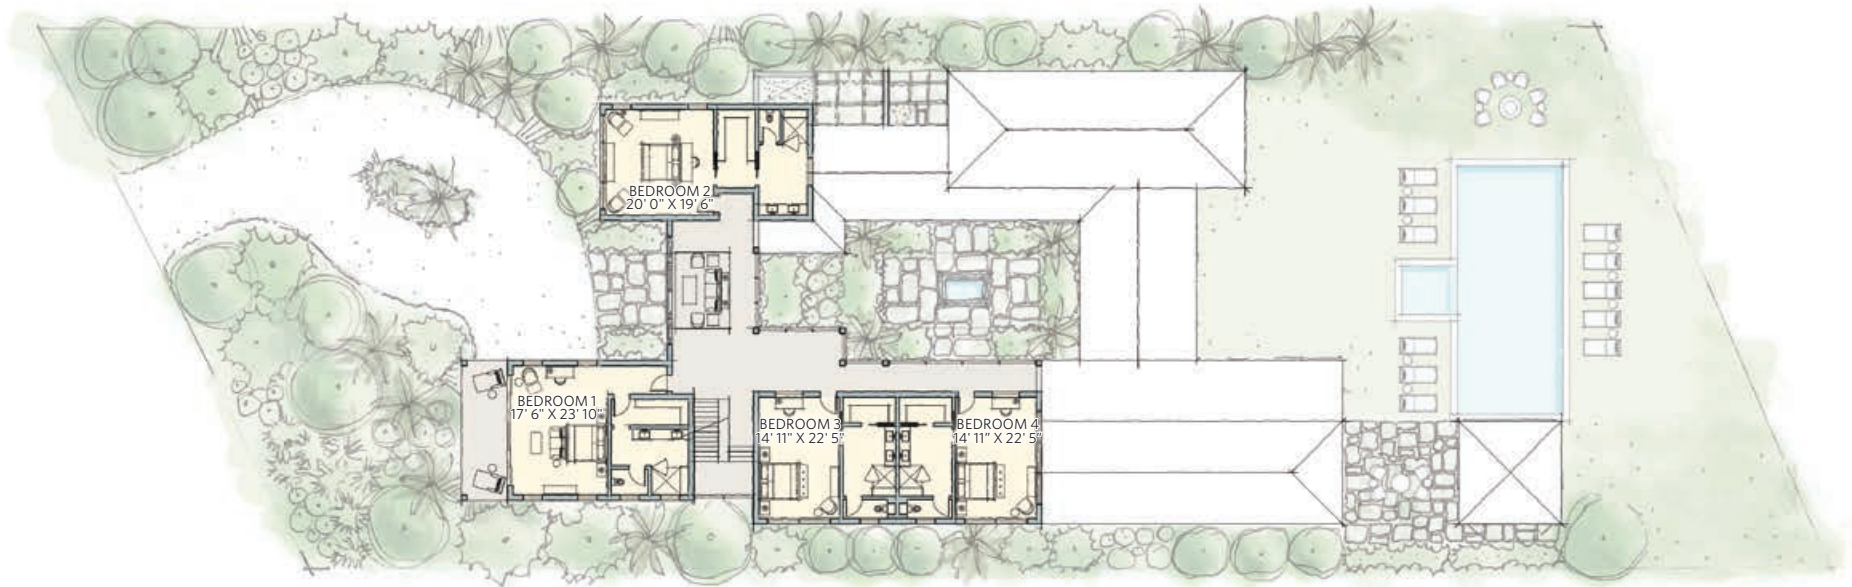

Island Style Two  
Six Bedroom\*

LIVING SPACE	SQ. FT.
6 Bedroom Interior (shown)	6,144
6 Bedroom Terrace (shown)	4,409
5 Bedroom Interior	5,561
4 Bedroom Interior	4,993

GROUND FLOOR

UPPER FLOOR

\*Same floor plan as Modern Two

Modern Two  
Six Bedroom

LIVING SPACE	SQ. FT.
6 Bedroom Interior (shown)	6,144
6 Bedroom Terrace (shown)	4,409
5 Bedroom Interior	5,561
4 Bedroom Interior	4,993

GROUND FLOOR

UPPER FLOOR